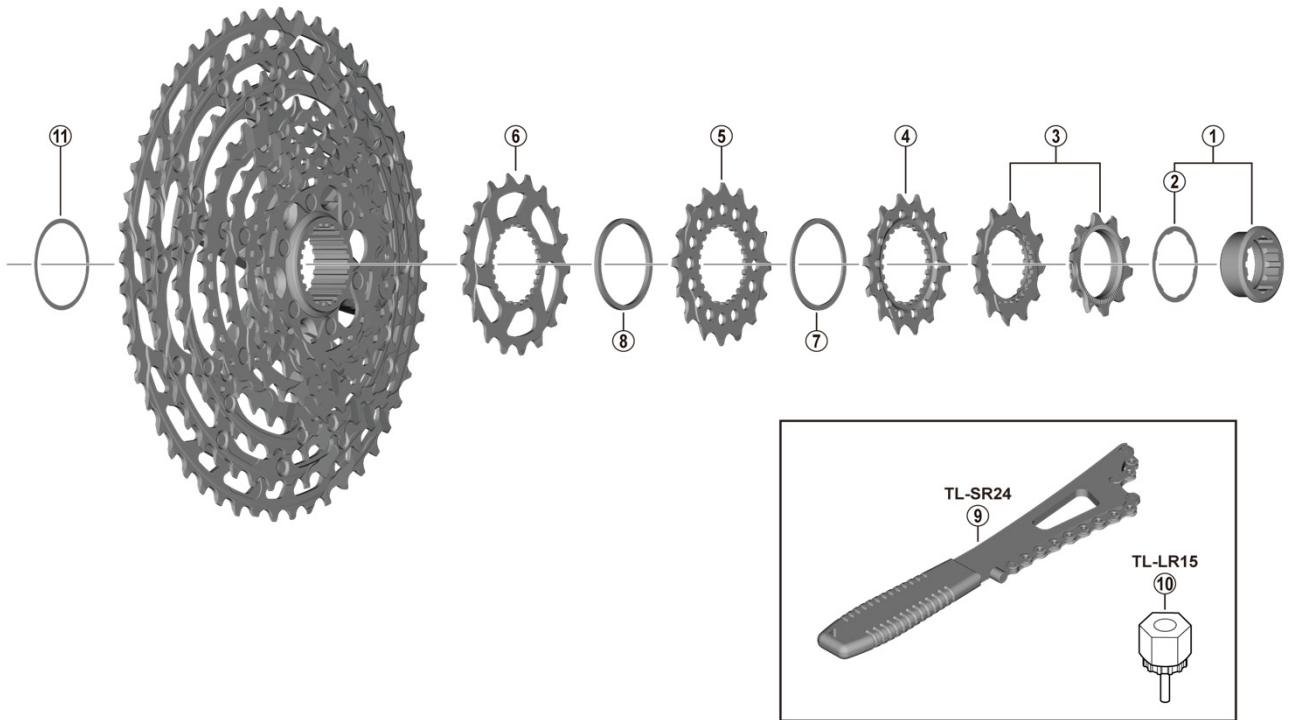

DEORE Cassette Sprocket
CS-M6100 (12-speed)

• Sprocket teeth combination: 10-12-14-16-18-21-24-28-33-39-45-51T

CS-M7100

ITEM NO.	SHIMANO CODE NO.	DESCRIPTION	INTERCHANGEABILITY	
1	Y0GY98010	Lock Ring & Washer	A	
2	Y1X400200	Lock Ring Washer	A	
3	Y1X498020	Sprocket Wheel 10T B & 12T D	A	
4	Y0GX14000	Sprocket Wheel 14T C	A	
5	Y0GX16000	Sprocket Wheel 16T C	A	
6	Y0GX18000	Sprocket Wheel 18T F	A	
7	Y0GY00300	Spacer A	A	
8	Y0GY00310	Spacer B	A	
9	Y13098730	TL-SR24 Sprocket Remover	A	
10	Y12009230	TL-LR15 Lock Ring Removal Tool	A	
* 11	Y0GX01500	Adhesive Ring	A	

A: Same parts.

B: Parts are usable, but differ in materials, appearance, finish, size, etc.

Absence of mark indicates non-interchangeability.

Specifications are subject to change without notice.

Jul.-2020-4666B