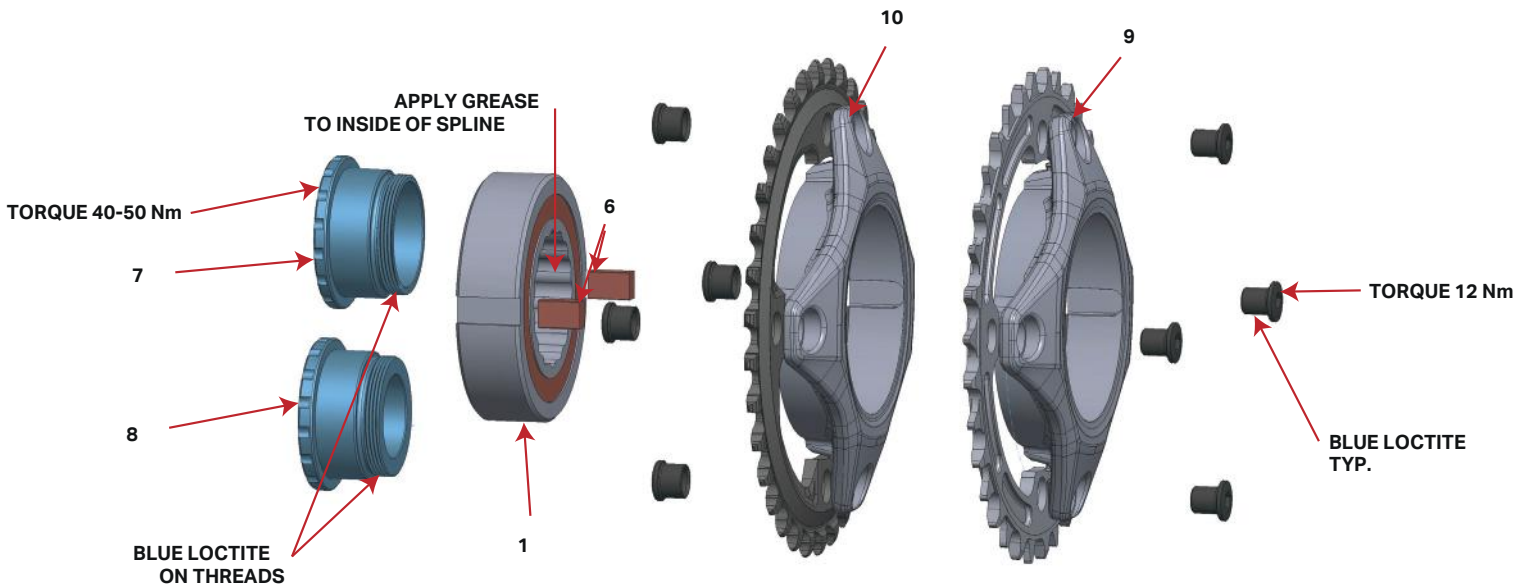

MY20

Powerplay Clutch bearing

*Parts Kits and Price List are subject to change without notice.
A $10 handling fee will be charged for order less than $50.*

Powerplay clutch bearing assembly

EVP/PV

#	QTY	ITEM	Part No Chrissports	PART NO.	REVISION	DESCRIPTION	
				1998021		SPIDER ASS'Y	CHF 139.90
1	1	BEARING, CSK402RS		1347005 C		BW01-170082-00 CLUTCH BEARING 35MM 2RS	
9	1	SPIDER		1407027 G		CUSTOM SPIDER 104MM	
6	2	KEY		1807075 A		CLUTCH BEARING KEY 8MMX5MM	
				1810013		SPIDER ASS'Y (SRAM)	CHF 149.90
1	1	BEARING, CSK532RS		1347005 C		BW01-170082-00 CLUTCH BEARING 40MM 2RS	
10	1	SPIDER		1409027 B		CUSTOM SPIDER 104MM	
6	2	KEY		1807075 A		CLUTCH BEARING KEY 8MMX5MM	
				1347006		LOCKRING CLUTCH 30mm	CHF 54.90
7	1	LOCKRING CLUTCH		1347006 A		LOCKRING CLUTCH 30mm	
				1347010		LOCKRING CLUTCH 24mm	CHF 54.90
8	1	LOCKRING CLUTCH		1347010 B		LOCKRING CLUTCH 24mm	

Sold as a kit only. Individual part not sold separately