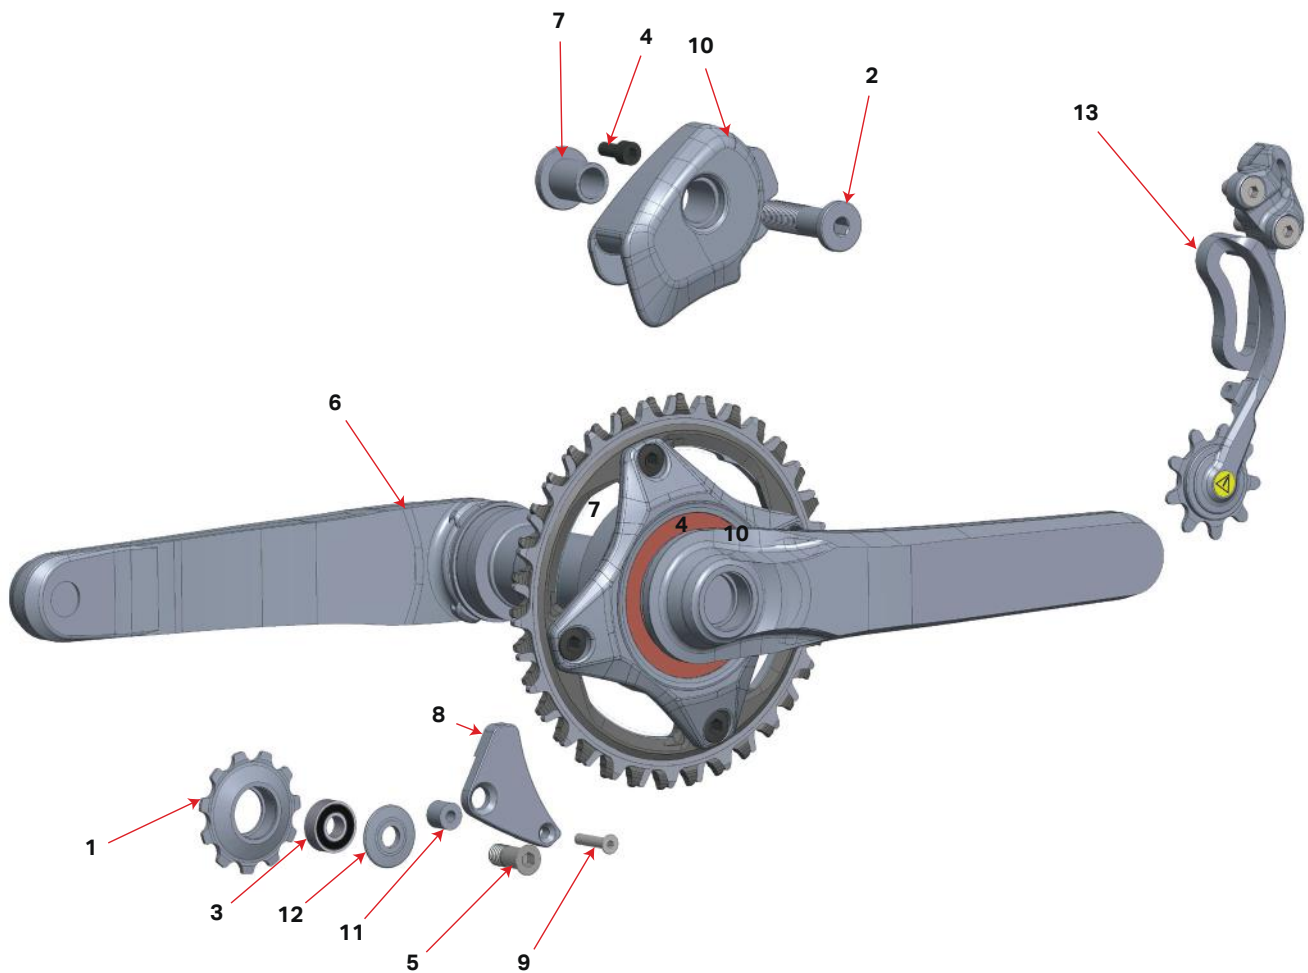

MY20

Powerplay TLFO Bom Drivetrain

Parts Kits and Price List are subject to change without notice.
A $10 handling fee will be charged for order less than $50.

Powerplay BOM drivetrain						EVP/PV	
#	QTY	ITEM	Part No Chrissports	PART NO.	REVISION	DESCRIPTION	
				1810010		SLIDER KIT	CHF 44.90
2	1	AXLE, MID DRIVE		1457014	A	MID DRIVE PULLEY AXLE, M11X1mm 40mm. AL7075-T6 HARD BLACK ANO	
4	1	BOLT		1808136	NIL	SOCKET HEAD CAP SCREW; M5X12	
7	1	post		1999013	B	2019_powerplay_mid_slider_post	
10	1	SLIDER, MID-DRIVE		1999003	G	MID DRIVE SLIDER	
				1999010		LOWER MOTOR BRACE & BASH MOUNT	CHF 109.90
5	1	BOLT, M8X18		1807126	NIL	BOLT M8 X 18MM CUSTOM. 6061 HARD BLACK ANO.	
8	1	PULLEY CAP		3399003	NIL	LOWER CHAIN GUIDE OUTER PLATE	
9	1	SCREW, M4X20		1809011	NIL	C'SUNK SOCKET SCREW, M4x20mm, STAINLESS STEEL 316	
11	1	SPACER		3399006	NIL	LOWER CHAIN GUIDE SPACER	
12	1	SPACER, PULLEY GUIDE		1347013	A	CHAINSTAY PULLEY GUIDE SPACER,	
1	1	11t cog		1347012	A	11T cog, for 19mm bearing	
3	1	BEARING		1807036	NIL	ENDURO 698 LLU 19X8X6	
				1999056		TORQUE ARM ASSEMBLY - DYNAM 3	CHF 87.90
13	1	TORQUE ARM ASSEMBLY		1999056	D	TORQUE ARM ASSEMBLY - DYNAM 3	CHF 87.90
				1998024		LOWER CHAIN GUIDE 34T	CHF 43.90
1	1	11t cog		1347012	A	11T cog, for 19mm bearing	
3	1	BEARING		1807036	NIL	ENDURO 698 LLU 19X8X6	
12	1	SPACER, PULLEY GUIDE		1347013	A	CHAINSTAY PULLEY GUIDE SPACER,	

Sold as a kit only. Individual part not sold separately