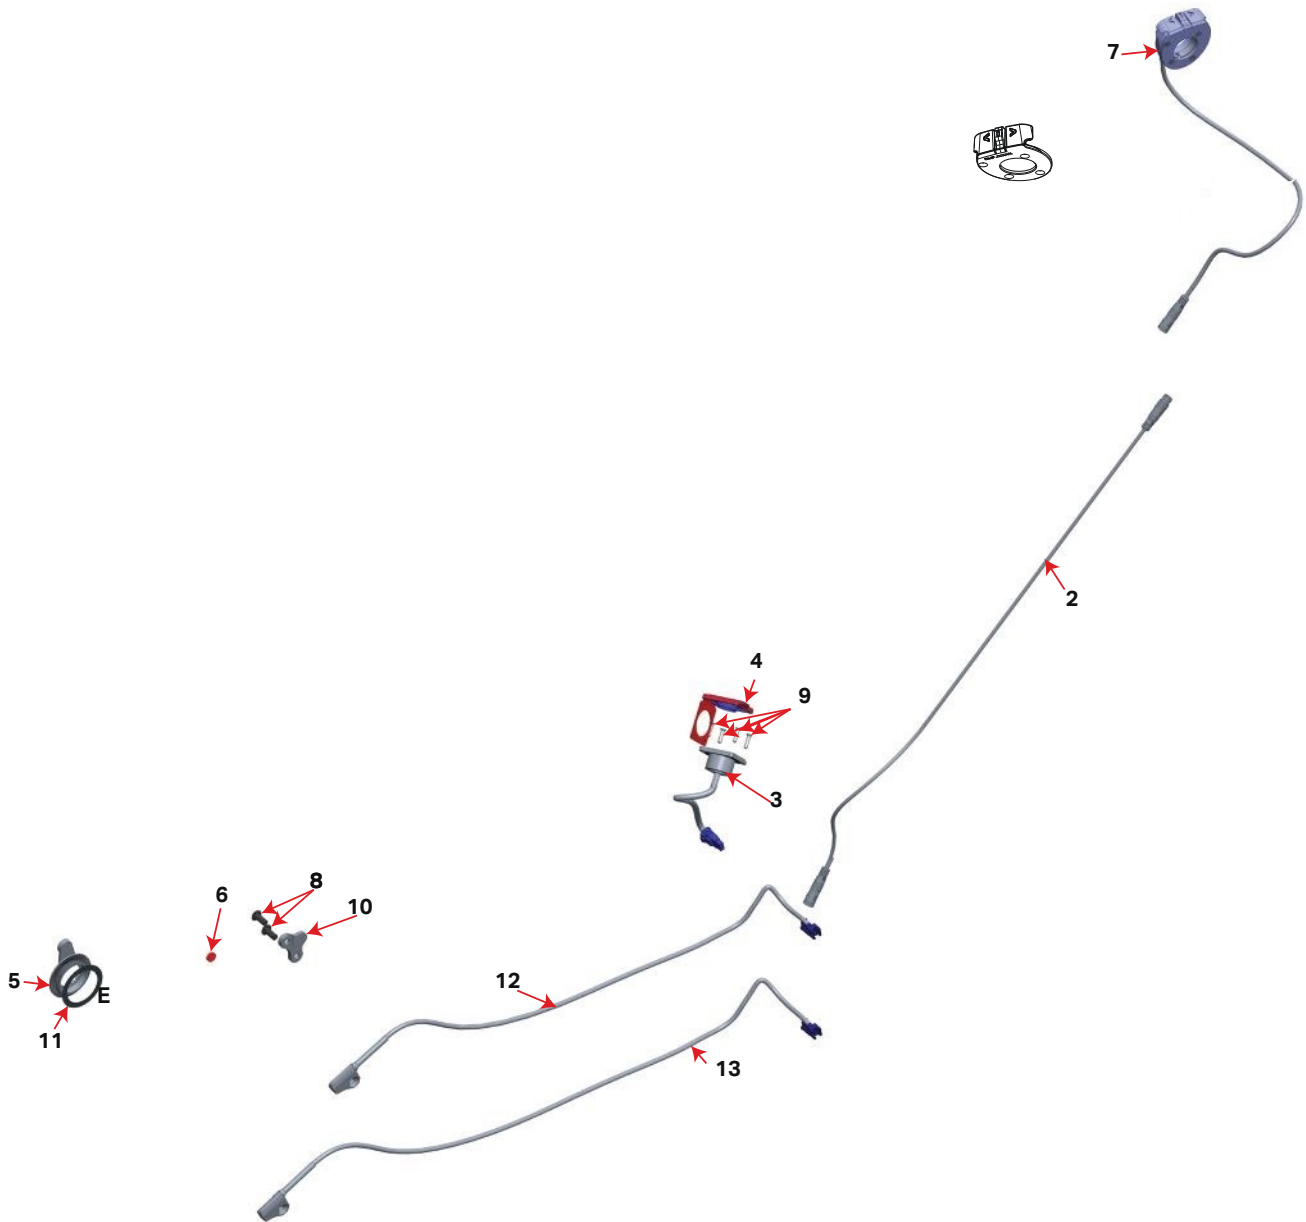

MY20

Powerplay Bom Sensor

Parts Kits and Price List are subject to change without notice.
A $10 handling fee will be charged for order less than $50.

Powerplay BOM sensor							EVP/PV
#	QTY	ITEM	Part No Chrissports	PART NO.	REVISION	DESCRIPTION	
7	1	REMOTE		197011		IWOC TRIO REMOTE RMT+	CHF 219.90
				197011		IWOC TRIO REMOTE RMT+	
2	1	CABLE		1977012		DOWN TUBE EXTENSION CABLE	CHF 43.90
				1977012	NIL	DOWN TUBE EXTENSION CABLE	
12	1	SPEED SENSOR		1977007		SPEED SENSOR WITH CLAMP	CHF 37.90
				1977007	NIL	SPEED SENSOR WITH CLAMP	
3	1	CHARGE PORT		1810011		CHARGE PORT KIT	CHF 59.90
				1977005	NIL	CHARGE PORT	
4	1	CHARGE PORT COVER		1997079	B	CHARGE PORT RUBBER CAP, BLACK RUBBER	
9	4	SCREW, M3X12 TORX		1807117	NIL	C'SUNK SOCKET SCREW, M3-0.5x12mm TORX, stainless steel w/blue loctite	
5	1	LOCKRING		1810012		SPEED SENSOR HOLDER ASSY CENTERLOCK (change desc)	CHF 59.90
				1349007	C	CENTERLOCK ROTOR SPEED SENSOR LOCKRING	
11	1	SHIM		1349008	A	LOCKRING SHIM	
6	1	MAGNET		1997068	NIL	SPEED SENSOR MAGNET	
8	2	SCREW		1998022		SPEED SENSOR HOLDER ASSY(change desc)	CHF 37.90
				1808028	NIL	DOME HEAD SCREW, M5X12MM, GRADE 10.9 STEEL, BLACK OXIDE, TORX	
10	1	SENSOR		1997069	B	SPEED SENSOR MAGNET HOLDER	
6	1	MAGNET		1997068	NIL		

Sold as a kit only. Individual part not sold separately