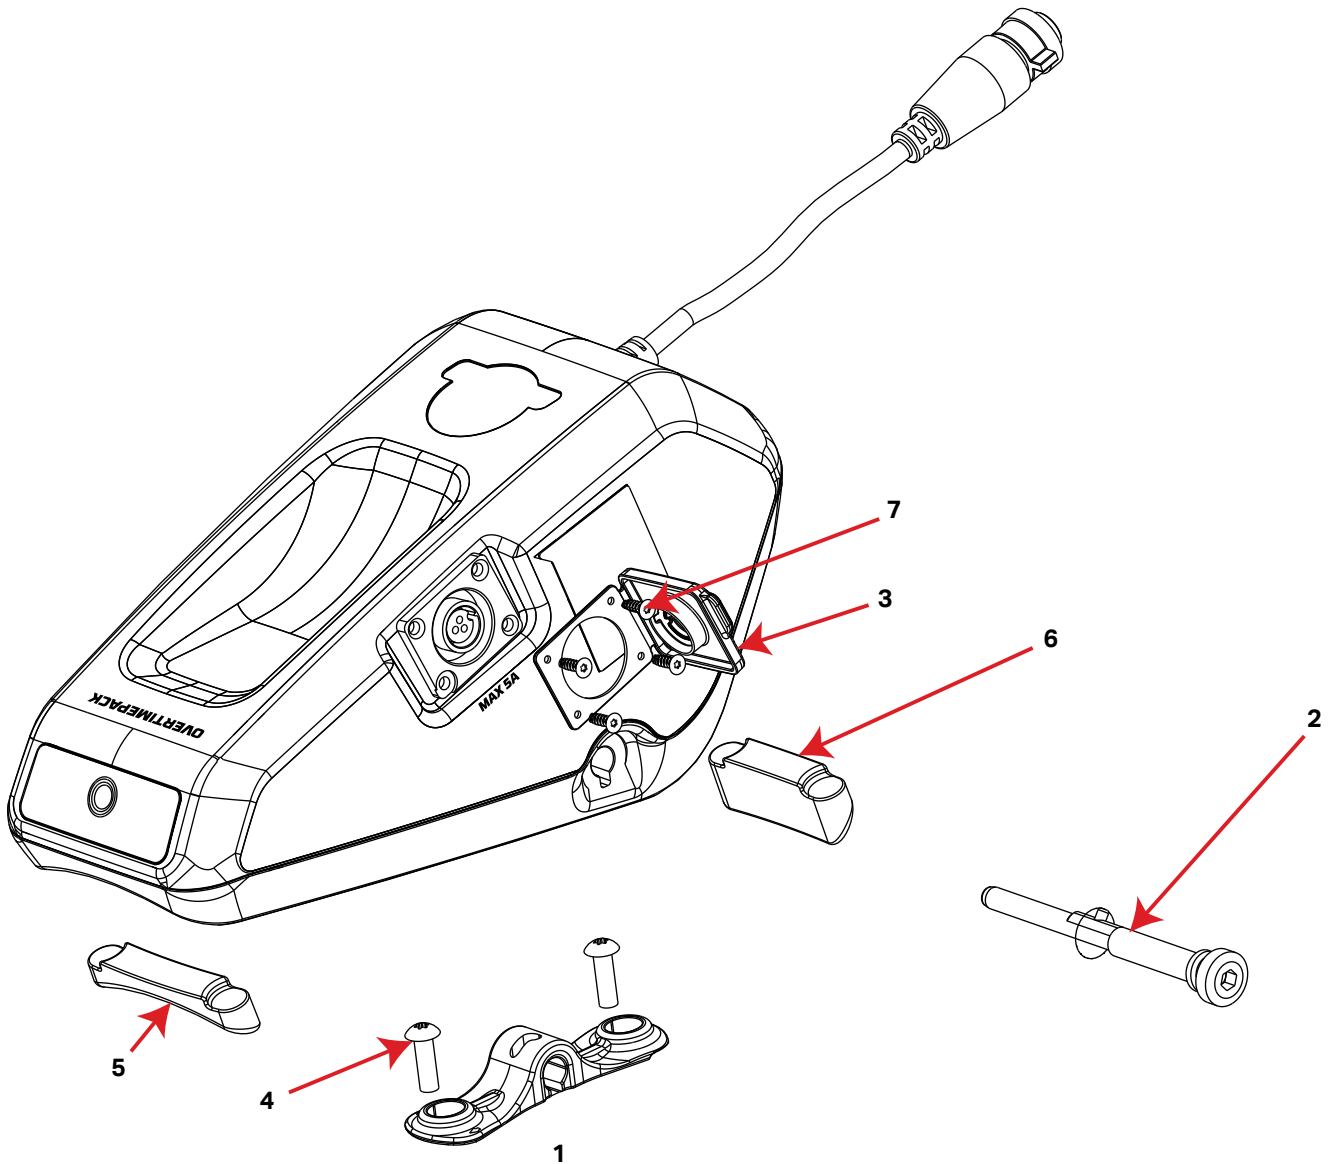

MY21

Overtimepack

Parts Kits and Price List are subject to change without notice.
A $10 handling fee will be charged for order less than $50.

2021 POWERPLAY OVERTIME PACK

EVP/PV

#	QTY	ITEM	Part No Chrissports	PART NO.	REVISION	DESCRIPTION		
				1811022		CAM ROD ASSY	CHF	74.90
2	1	CAM ROD		1801012		CAM ROD ASSY		
				1811019		ATTACH MOUNT KIT	CHF	99.90
1	1	MOUNT		1991005		ATTACH MOUNT PLATE		
4	2	SCREW		1801017		DOME HEAD SCREW, M5X16MM,BLACK OXIDE TORX		
				1811020		RUBBER PAD KIT		
5	1	RUBBER PAD		1991003		FRONT RUBBER PAD		
6	1	RUBBER PAD		1991004		REAR RUBBER PAD		
				1811021		CHARGE PORT PANEL KIT		
3	1	CHARGE PORT COVER		1997079		CHARGE PORT RUBBER CAP, BLACK RUBBER		18.9
7	4	SCREW		1801021		SCREW PHILIPPS SS BLACK FINISH M3- 8MM LG