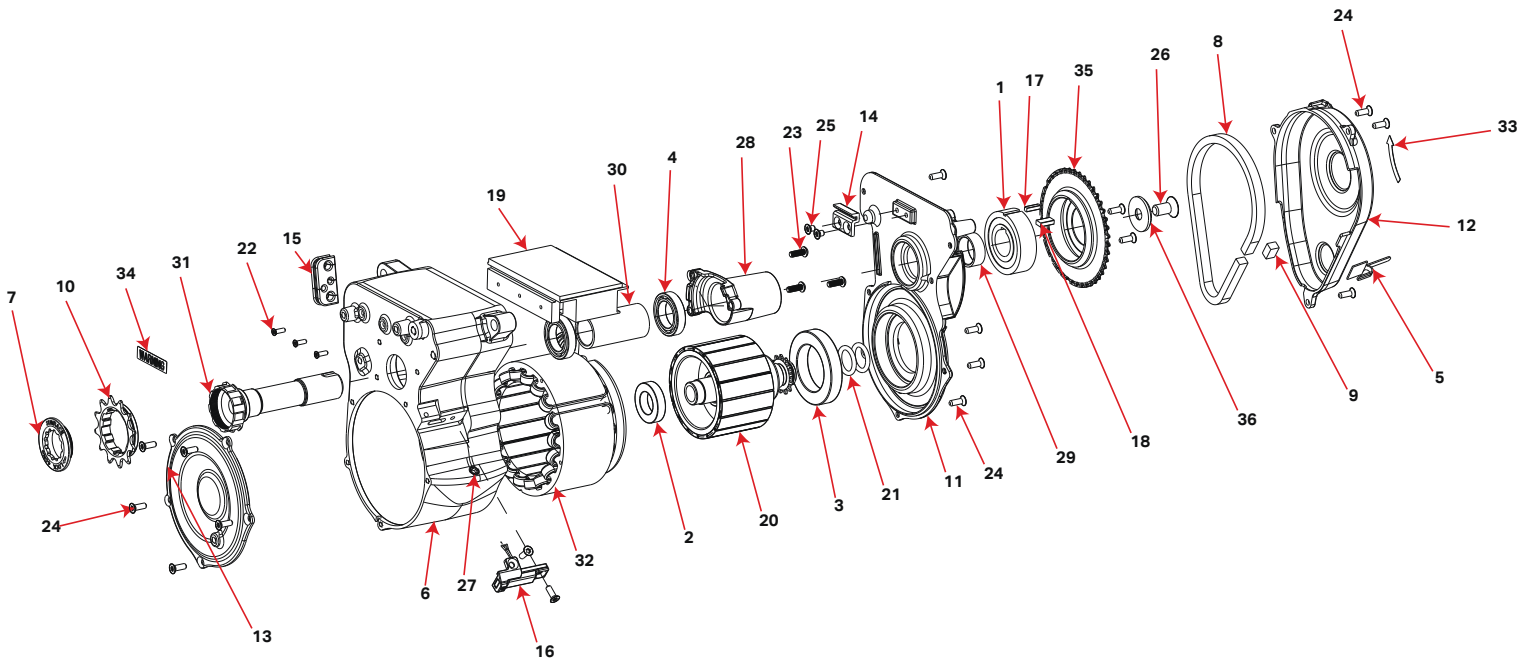

MY20

Powerplay Motor Bom

Parts Kits and Price List are subject to change without notice.
A $10 handling fee will be charged for order less than $50.

#	QTY	ITEM	Part No Chrissports	PART NO.	REVISION	DESCRIPTION	
				3998CBPP2018		REPLACEMENT KIT CB PP2018	CHF 119.90
1	1	BEARING		1347004	A	CLUTCH BEARING CSK20PP	
9	1	CHAIN LINK		1396007	NIL	MAILLE PATENTE TSUBAKI	
17	1	KEY 3x3mm		1807074	D	KEY 3MM X 3MM	
35	1	TRANSFER, 42T SPROCKET		1347007	A	TRANSFER SPROCKET 42T	
26	1	SCREW, M8X16 TORX		1807118MMR		C'SUNK SOCKET SCREW, M8-1.25x16mm, TORX. stainless steel 10.9 w/blue loctite	
				3990CBPPUPGRADE		PP CLUTCH BEARING HEAVY DUTY KIT	CHF 219.90
40	1	BEARING		1349004	A	CLUTCH BEARING CSK20PP STIEBER	
43	1	CHAIN LINK		1396007	NIL	MAILLE PATENTE TSUBAKI	
44	1	KEY 3x3mm		1807074	D	KEY 3MM X 3MM	
41	1	TRANSFER, 42T SPROCKET		1347007	A	TRANSFER SPROCKET 42T	
26	1	SCREW, M8X16 TORX		1807118MMR		C'SUNK SOCKET SCREW, M8-1.25x16mm, TORX. stainless steel 10.9 w/blue loctite	
				1810014		OUTPUT COG ASS'Y	CHF 69.90
7	1	CASSETTE LOCKRING, 12T		1340008	NIL	SUNRACE CASSETTE LOCKRING, 39.50D - BLACK	
10	1	COG, 12T		1347016	C	TRANSFER DRIVEN COG, 12T,	
				1977061PR		HALL EFFECT SENSOR KT PPLY MTB	CHF 62.90
16	1	HALL EFFECT		1977061PR-		HALL EFFECT SENSOR KT PPLY MTB	
				1997092PR		TRANSFER CHAIN KIT	CHF 49.90
8	1	TRANSFER CHAIN		1997092PR		TRANSFER CHAIN KIT	
9	1	CHAIN LOCK					
21	2	O-RING					

Sold as a kit only. Individual part not sold separately