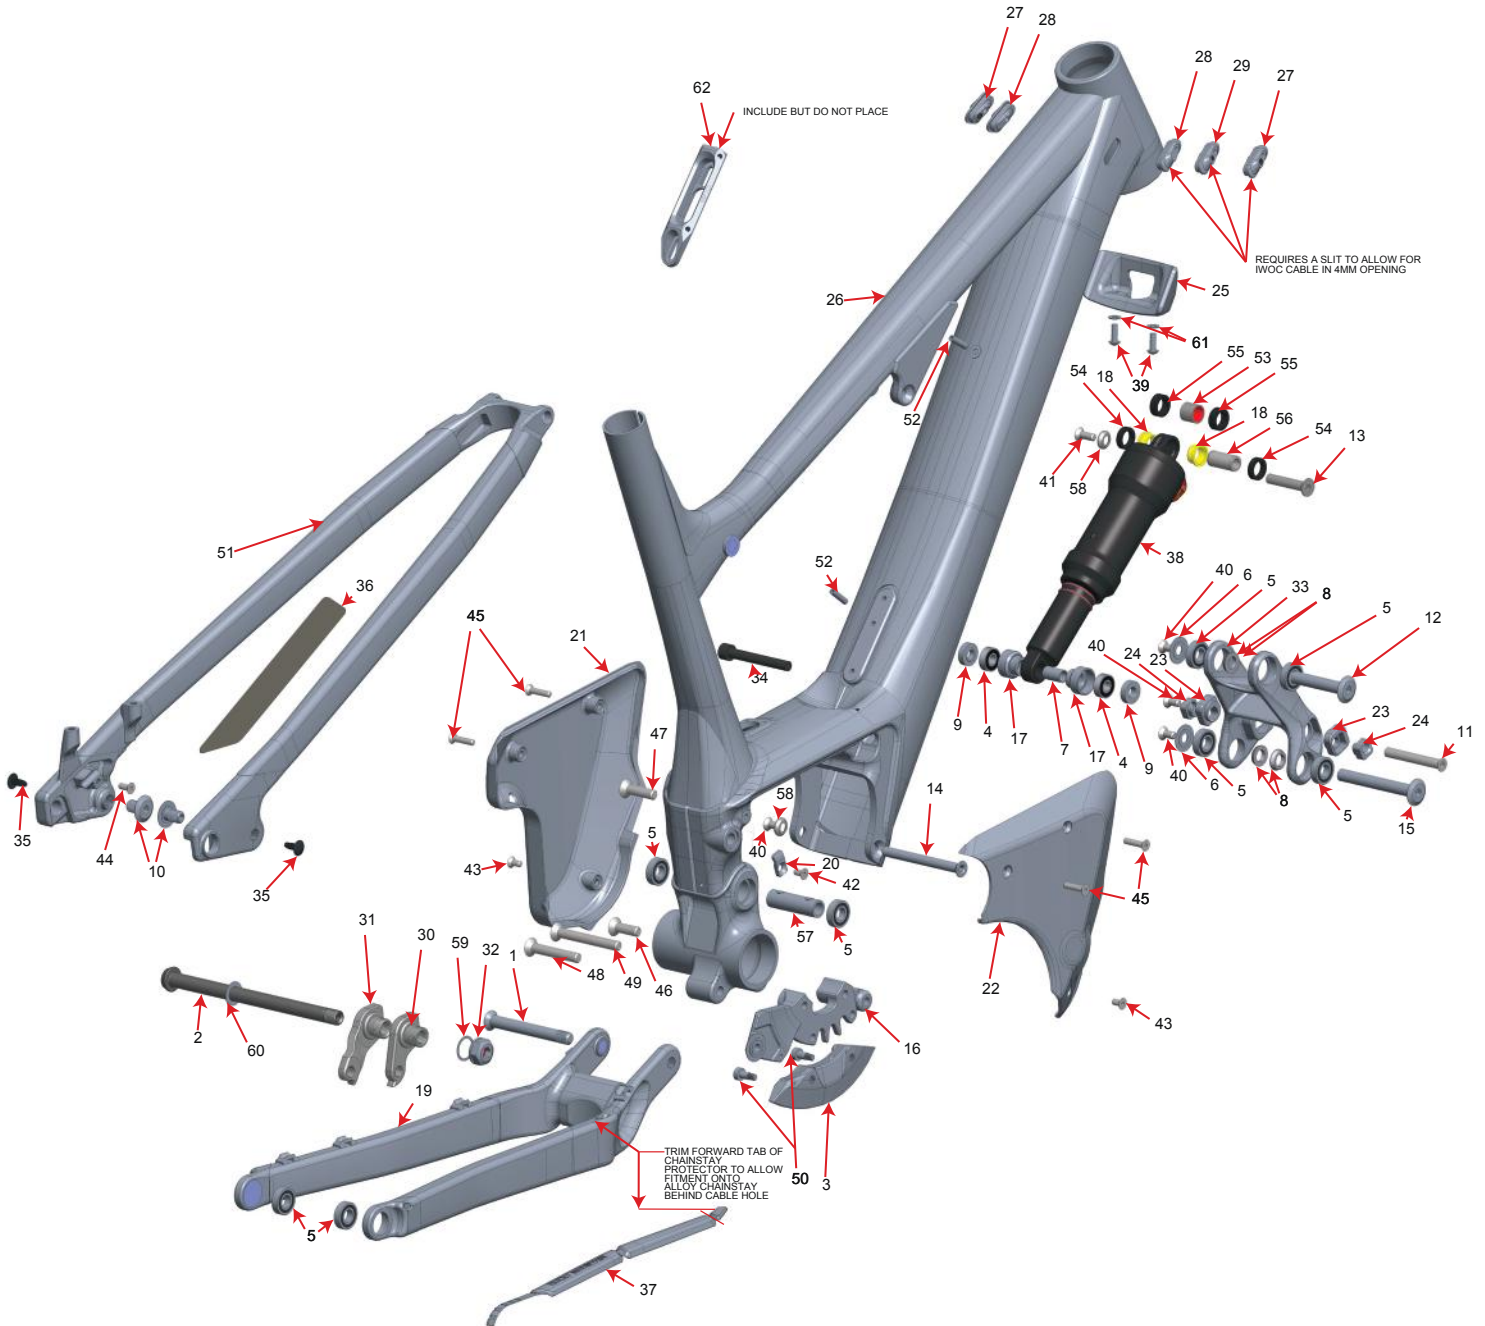

MY20 MY19

Instinct Powerplay Alloy

Parts Kits and Price List are subject to change without notice.
A \$10 handling fee will be charged for order less than \$50.

2020_2019 Instinct PP Alloy						EVP/PV	
#	QTY	ITEM	Part No Chrissports	PART NO.	REVISION	DESCRIPTION	
				1819015	INSTINCT LINK WITH BEARING KIT		CHF 149.90
33	1	LINK		1098101	A	INSTINCT LINK, 88MM LONG, RIDE9, AL7075-T6, HARD BLACK ANO	
5	4	BEARING		1807042	NIL	ENDURO BEARING 6900 2RS MAX TYPE, 22X10X6 SIZE	
				1819016	INSTINCT BC LINK WITH BEARING KIT		CHF 159.90
33	1	LINK		1098102	A	INSTINCT BC LINK, 88MM LONG, AL7075-T6, HARD BLACK ANO	
5	4	BEARING		1807042	NIL	ENDURO BEARING 6900 2RS MAX TYPE, 22X10X6 SIZE	
				1818012	HANGER KIT SHIMANO DIRECT MOUNT		CHF 45.90
31	1	HANGER		1099041	NIL	REAR DER. HANGER, EXT THREAD, SHIMANO DIRECT MOUNT	
32	1	HANGER NUT		1099033	NIL	HANGER NUT, M16X1, 8MM HEX	
59	1	WASHER		1808029	NIL	WASHER, 16x20x0.5MM, 304 SS	
				1818013	KIT STANDARD HANGER		CHF 45.90
30	1	HANGER		1099031	A	REAR DER. HANGER, EXT THREAD, STD MOUNT	
32	1	HANGER NUT		1099033	NIL	HANGER NUT, M16X1, 8MM HEX	
59	1	WASHER		1808029	NIL	WASHER, 16x20x0.5MM, 304 SS	
				1810005	PIVOT BOLT KIT		CHF 124.90
1	1	AXLE, MP		1807029	A	MP AXLE, M10X1.25, L:84mm, AL7075-T6 HARD BLACK ANO	
6	2	BEARING CAP		1807043	NIL	6900 BEARING CAP, AL 7075 T-6, HARD BLACK ANO	
8	4	BEARING SPACER		1807044	NIL	6900 BEARING SPACER	
10	2	BOLT		1807046	NIL	BOLT, 10MM X 15MM, M10X1 EXT., AL 7075 T-6 HARD BLACK ANO	
11	1	BOLT		1807049	C	CSUNK BOLT, 8MM X 57MM X M6 INT.	
12	1	BOLT		1807060	NIL	BOLT, 10MM X 54MM, M6X1 INT., AL 7075-T6, HARD BLACK ANO	
15	1	BOLT, M10X78		1807061	NIL	BOLT, 10MM X 78MM, M6X1 INT., AL 7075 T-6, HARD BLACK ANO	
40	4	SCREW M6x12		180566-012	NIL	FLAT HEAD C'SUNK SOCKET SCREW, M6-1.0 X 12mm, A4/316 SS, 55060.060.012	
58	2	WASHER		1807064	NIL	C'SUNK WASHER: (for M6 screw) ID:6 x OD:14.6 x 3.25mm THK.	
41	1	SCREW M6x16		180566-016	NIL	FLAT HEAD C'SUNK SOCKET SCREW, M6-1.0 X 16mm, A4/316 STAINLESS STEEL	
13	1	BOLT SHK.		1807062	G	SHOCK BOLT, SOLID, OD:8MM, L: 41MM	
57	1	SPACER, MP		1807038	B	MAIN PIVOT CENTER SPACER, ID:10, L:48	
				1819029	POWERPLAY PROTECTION KIT		CHF 39.90
36	1	PROTECTOR		3708008	D	SEATSTAY PROTECTOR	
37	1	PROTECTOR		3708035	NIL	MULTIBIKE CHAINSTAY PROTECTOR	
				1817011	AXLE KIT BOOST		CHF 26.00
2	1	AXLE, REAR		3227009	C	REAR AXLE 12X 173MM, HARD BLACK ANO	
60	1	WASHER		3227006	B	WASHER, 12x19x0.5MM, 304 SS	
				1818003	SHOCK BEARING EYELET KIT		CHF 48.90
4	2	BEARING		1807036	NIL	ENDURO 698 LLU MAX 19X8X6	
7	1	BEARING SLEEVE		1807028	A	BEARING EYELET SLEEVE FOR SR 19X8X6 CUP	
9	2	BEARING SPACER		1807099	C	EYELET BEARING SPACER, 5.3MM THK, FOR 40MM LINK WIDTH	
17	2	BRG CUP		1807026	E	BEARING EYELET FOR SR 19X8X6 BRG	
				1817017	PIVOT BEARING KIT		CHF 40.00
5	8	BEARING		1807042	NIL	ENDURO BEARING 6900 2RS MAX TYPE, 22X10X6 SIZE	
				1810009	RIDE 9 FLIP CHIP KIT		CHF 44.90
23	2	FLIP CHIP		1807003	NIL	FLIP CHIP, OUTSIDE, AL7075, BLACK ANODIZE.	
24	2	FLIP CHIP		1807004	A	FLIP CHIP, INSIDE, AL7075, BLACK ANODIZE.	
				1998063	Side cover kit right		CHF 44.90
21	1	COVER, RIGHT		1997017	E	POWERPLAY MOTOR COVER, RIGHT	
43	1	SCREW, MSX10		1808152	NIL	C'SUNK SOCKET SCREW, M5-0.8x10MM. BLACK STAINLESS STEEL	
45	2	SCREW, MSX22		1808137	NIL	C'SUNK SOCKET SCREW, M5-0.8x22MM. BLACK STAINLESS STEEL	
				1998062	Side cover kit left		CHF 44.90
22	1	COVER, LEFT		1997019	D	POWERPLAY MOTOR COVER, LEFT	
43	1	SCREW, MSX10		1808152	NIL	C'SUNK SOCKET SCREW, M5-0.8x10MM. BLACK STAINLESS STEEL	
45	2	SCREW, MSX22		1808137	NIL	C'SUNK SOCKET SCREW, M5-0.8x22MM. BLACK STAINLESS STEEL	
				1997093	Bash Guard kit		CHF 33.90
3	1	BASH GUARD		1997058	A	RMB BASH GUARD	
50	2	SCREW, SHOULDER		1807125	NIL	CUSTOM HEX SOC. HD. SHLD. SCR., 303 SS, M5 6x8	
				1818009	Side Cover bolt kit		CHF 12.90
43	2	SCREW, MSX10		1808152	NIL	C'SUNK SOCKET SCREW, M5-0.8x10MM. BLACK STAINLESS STEEL	
45	4	SCREW, MSX22		1808137	NIL	C'SUNK SOCKET SCREW, M5-0.8x22MM. BLACK STAINLESS STEEL	
				1819030	GROMMET KIT FOR ALLOY POWERPLAY		CHF 29.90
27	2	GROMMET		1809004	NIL	RUBBER GROMMET FOR 2 CABLES, 5mm, 4mm YF-W13-2	
28	2	GROMMET		1809005	NIL	RUBBER GROMMET FOR 1 CABLE 4mm YF-W13-4	
29	1	GROMMET		1809007	NIL	RUBBER GROMMET FOR 2 CABLES, 5mm, 5mm YF-W13-8	
				1818006	Alloy seat stay Cap Kit for alloy frames only		CHF 7.90
35	2	PLUG		1808034	NIL	PLASTIC PLUG FOR M5 THREAD, 12MM BUTTON HEAD, BLACK PLASTIC	
				1819031	POWERPLAY RUBBER BUMPER KIT		CHF 34.90
25	1	FORK BUMPER		1999008	A	POWERPLAY RUBBER BUMPER	
61	2	WASHER		1809013	NIL	WASHER, 5 X 10 X 1MM, STAINLESS STEEL	
39	2	SCREW		180574-014	NIL	DOME HEAD SCREW, MSX14MM, SS	
				1819032	FRAME HARDWARE (BATTERY)		CHF 34.90
14	1	BOLT, BATTERY		1807127	NIL	E-MTB BATTERY BOLT, 8MM x 81MM. AL7075-T6 HARD BLACK ANO	
40	1	SCREW M6x12		180566-012	NIL	FLAT HEAD C'SUNK SOCKET SCREW, M6-1.0 X 12mm, A4/316 SS, 55060.060.012	
52	2	SET SCREW		1808024	NIL	SET SCREW, M5 x 0.8 x 20MM. STAINLESS STEEL 316.	
58	1	WASHER		1807064	NIL	C'SUNK WASHER: (for M6 screw) ID:6 x OD:14.6 x 3.25mm THK.	
				1819033	FRAME HARDWARE (MOTOR)		CHF 34.90
34	1	M8x60 bolt		1808023	NIL	SOCKET HEAD CAP SCREW; M8X60, stainless steel	
44	1	SCREW, MSX12		1807152	NIL	C'SUNK SOCKET SCREW, M5-0.8x12mm. stainless steel	
47	1	SCREW, M8X30		1807121	NIL	C'SUNK SOCKET SCREW, M8-1.25x30mm, stainless steel	
49	1	SCREW, M8X65		1807122	NIL	C'SUNK SOCKET SCREW, M8-1.25x65mm, stainless steel	
				1819034	CHAIN GUIDE KIT		CHF 79.90
16	1	BRACE, MOTOR		3399001	NIL	LOWER CHAIN GUIDE 34T	
46	1	SCREW, M8X25		1807123	NIL	C'SUNK SOCKET SCREW, M8-1.25x25mm, stainless steel	
48	1	SCREW, M8X50		1807124	NIL	C'SUNK SOCKET SCREW, M8-1.25x50mm, stainless steel	
				1819035	MOTOR CABLE CLAMP KIT DRIVE SIDE		CHF 34.90
20	1	CLAMP		1997081	A	CABLE CLAMP, M5 CSUNK. AL6061-T6, HARD BLACK ANO.	
42	1	SCREW, MSX10		180475-010	NIL	C'SUNK SOCKET SCREW, M5-0.8x10mm. zinc plated 10.9 steel	
				1809012	OFFSIDE WATER BOTTLE ADAPTER, USES MSX14MM BOLTS		CHF 39.90
62	1	WB ADAPTER		1809012	D	OFFSIDE WATER BOTTLE ADAPTER, USES MSX14MM BOLTS	