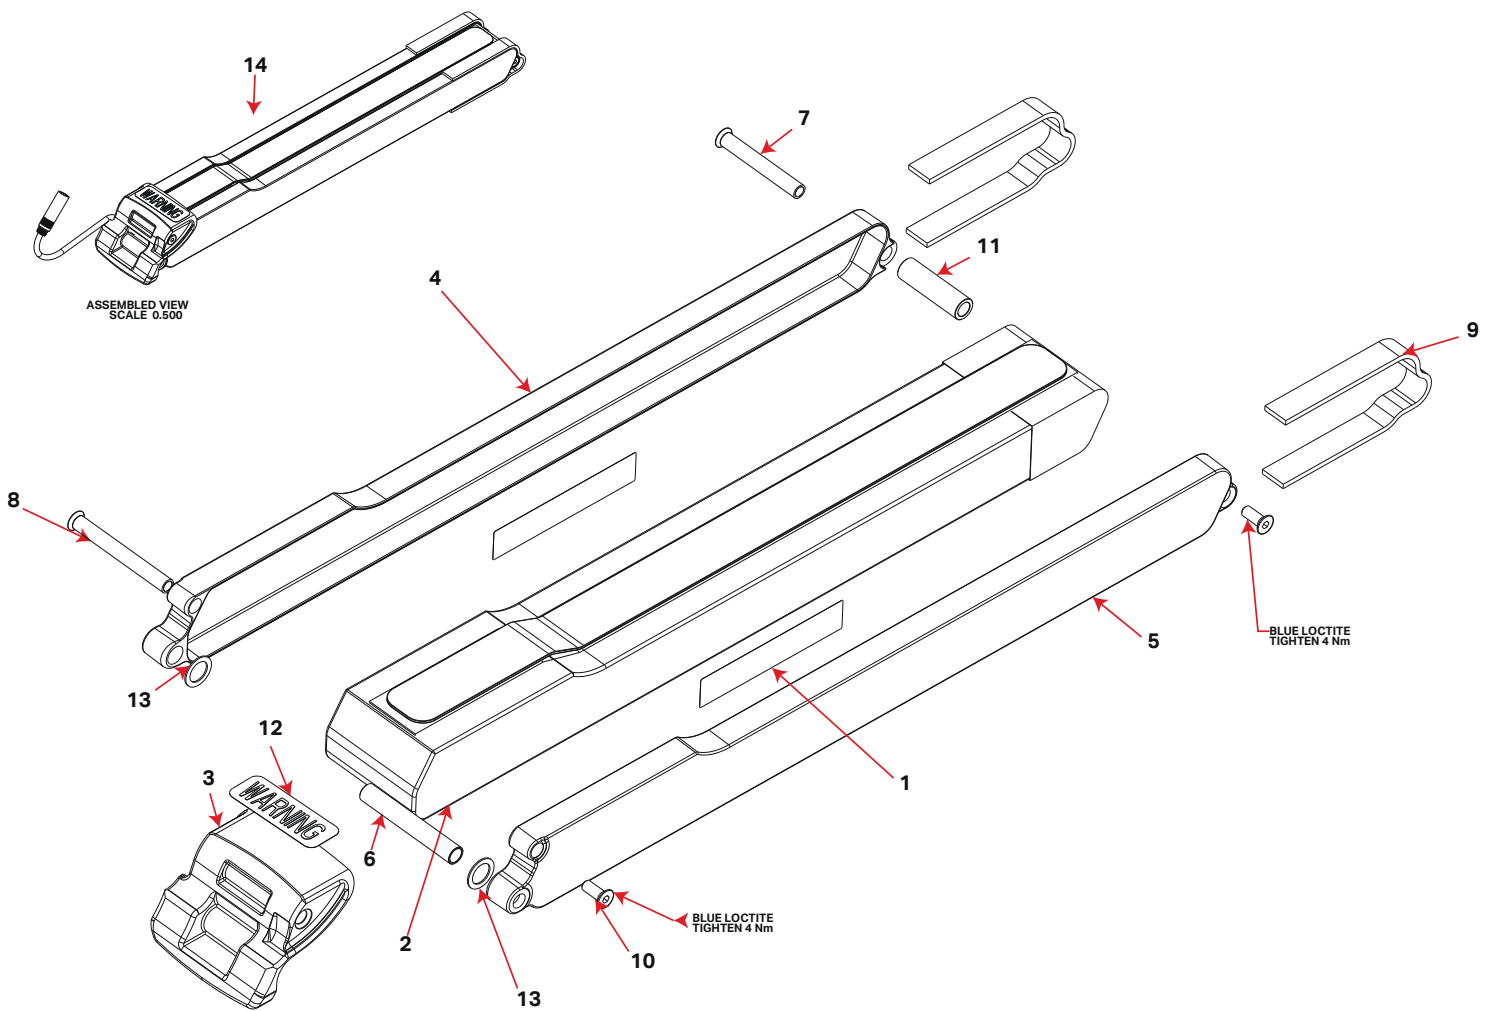

MY20

Powerplay Battery Bom

Parts Kits and Price List are subject to change without notice.
A $10 handling fee will be charged for order less than $50.

#	QTY	ITEM	Part No Chrissports	PART NO.	REVISION	DESCRIPTION	
				1818016		KIT HARDWARE BATTERY POWERPLAY	CHF 112.90
1	2	ADHESIVE TAPE		1807159	NIL	ADHESIVE BOTH SIDE TAPE 3/4"	
3	1	BATTERY, CAP		1997063	D	BATTERY CAP	
4	1	BATTERY, COVER LT		1997060	A	BATTERY COVER, LEFT	
5	1	BATTERY, COVER RT		1997061	A	BATTERY COVER, RIGHT	
6	1	BATTERY, PIN		1997062	B	BATTERY PIN, 68mm, 6061-T6, hard black anodize	
7	1	BOLT, SLEEVE 58		1807139	B	SLEEVE BOLT, M8 X 58mm ALLOY 7075-T6.	
8	1	BOLT, SLEEVE 72		1807141	A	SLEEVE BOLT, M8 X 72mm. ALLOY 7075-T6.	
9	2	FOAM		1808044	A	BATTERY NOISE CANCELING FOAM	
10	2	SCREW, M6		1807120	NIL	FLAT HEAD C'SUNK SOCKET SCREW, M6-1.0 X 16mm, A4/316 SS WITH BLUE LOCTITE	
11	1	SPACER, BATTERY		1997064	A	BATTERY SLEEVE SPACER, 44MM, 6061-T6, HARD BLACK A NODIZE	
12	1	WARNING STICKER		1708020	NIL	BATTERY MANIPULATION WARNING STICKER	
13	2	WASHER		1808054	A	NYLON WASHER	

Sold as a kit only. Individual part not sold separately